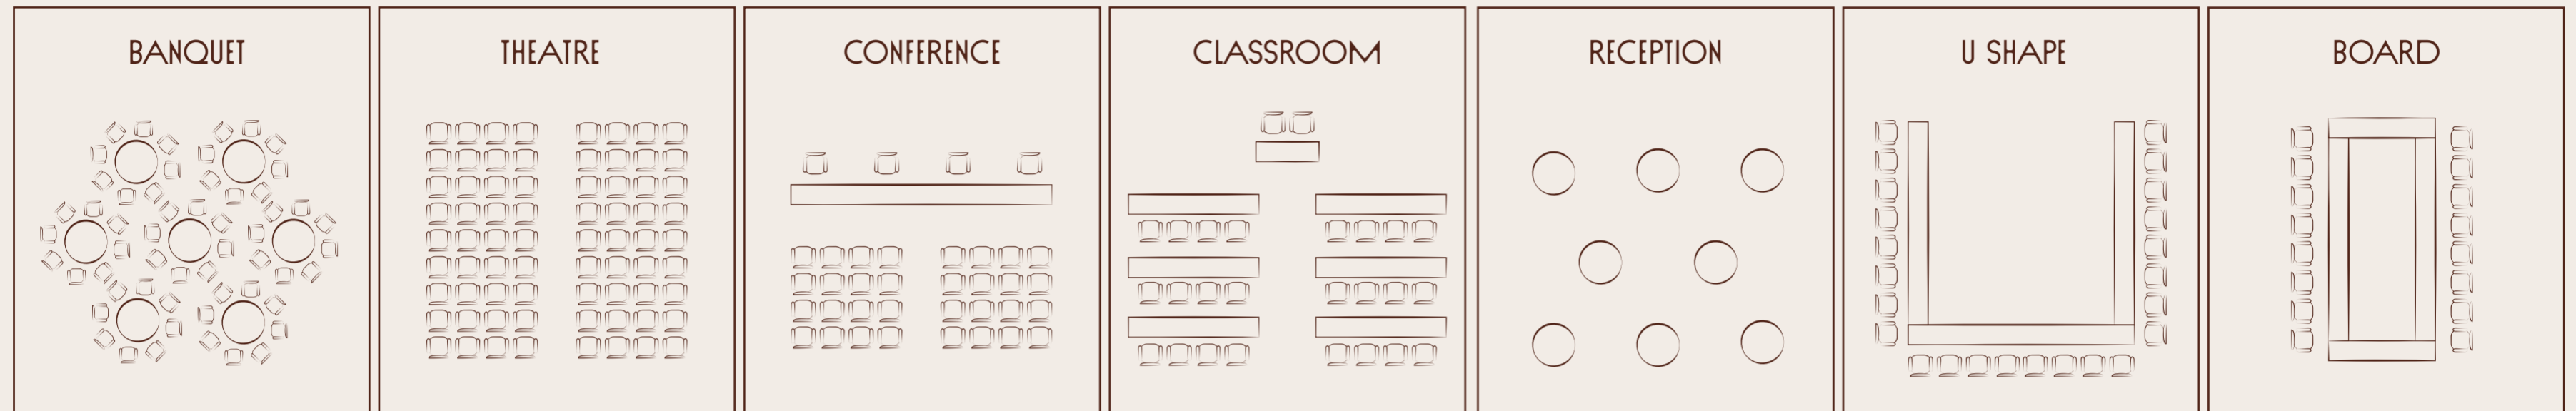

VARIETY OF SEATING CONFIGURATIONS

SIZE (M ²)	HEIGHT (M)	WIDTH (M)	LENGTH (M)
212	3	11	20

ADVANCED TECHNOLOGY FOR SEAMLESS EVENTS

- 84" Microsoft Surface Hub for interactive meetings and dynamic presentations
- High-quality Maxell MC5001 projector with large-scale projection capability
- Professional sound system ensuring clear and powerful audio experience
- Wireless microphones & headset for maximum mobility and comfort
- Presentation tools including pointer/clicker for smooth delivery
- Projection screen system designed for optimal visibility
- Configurable lightning system